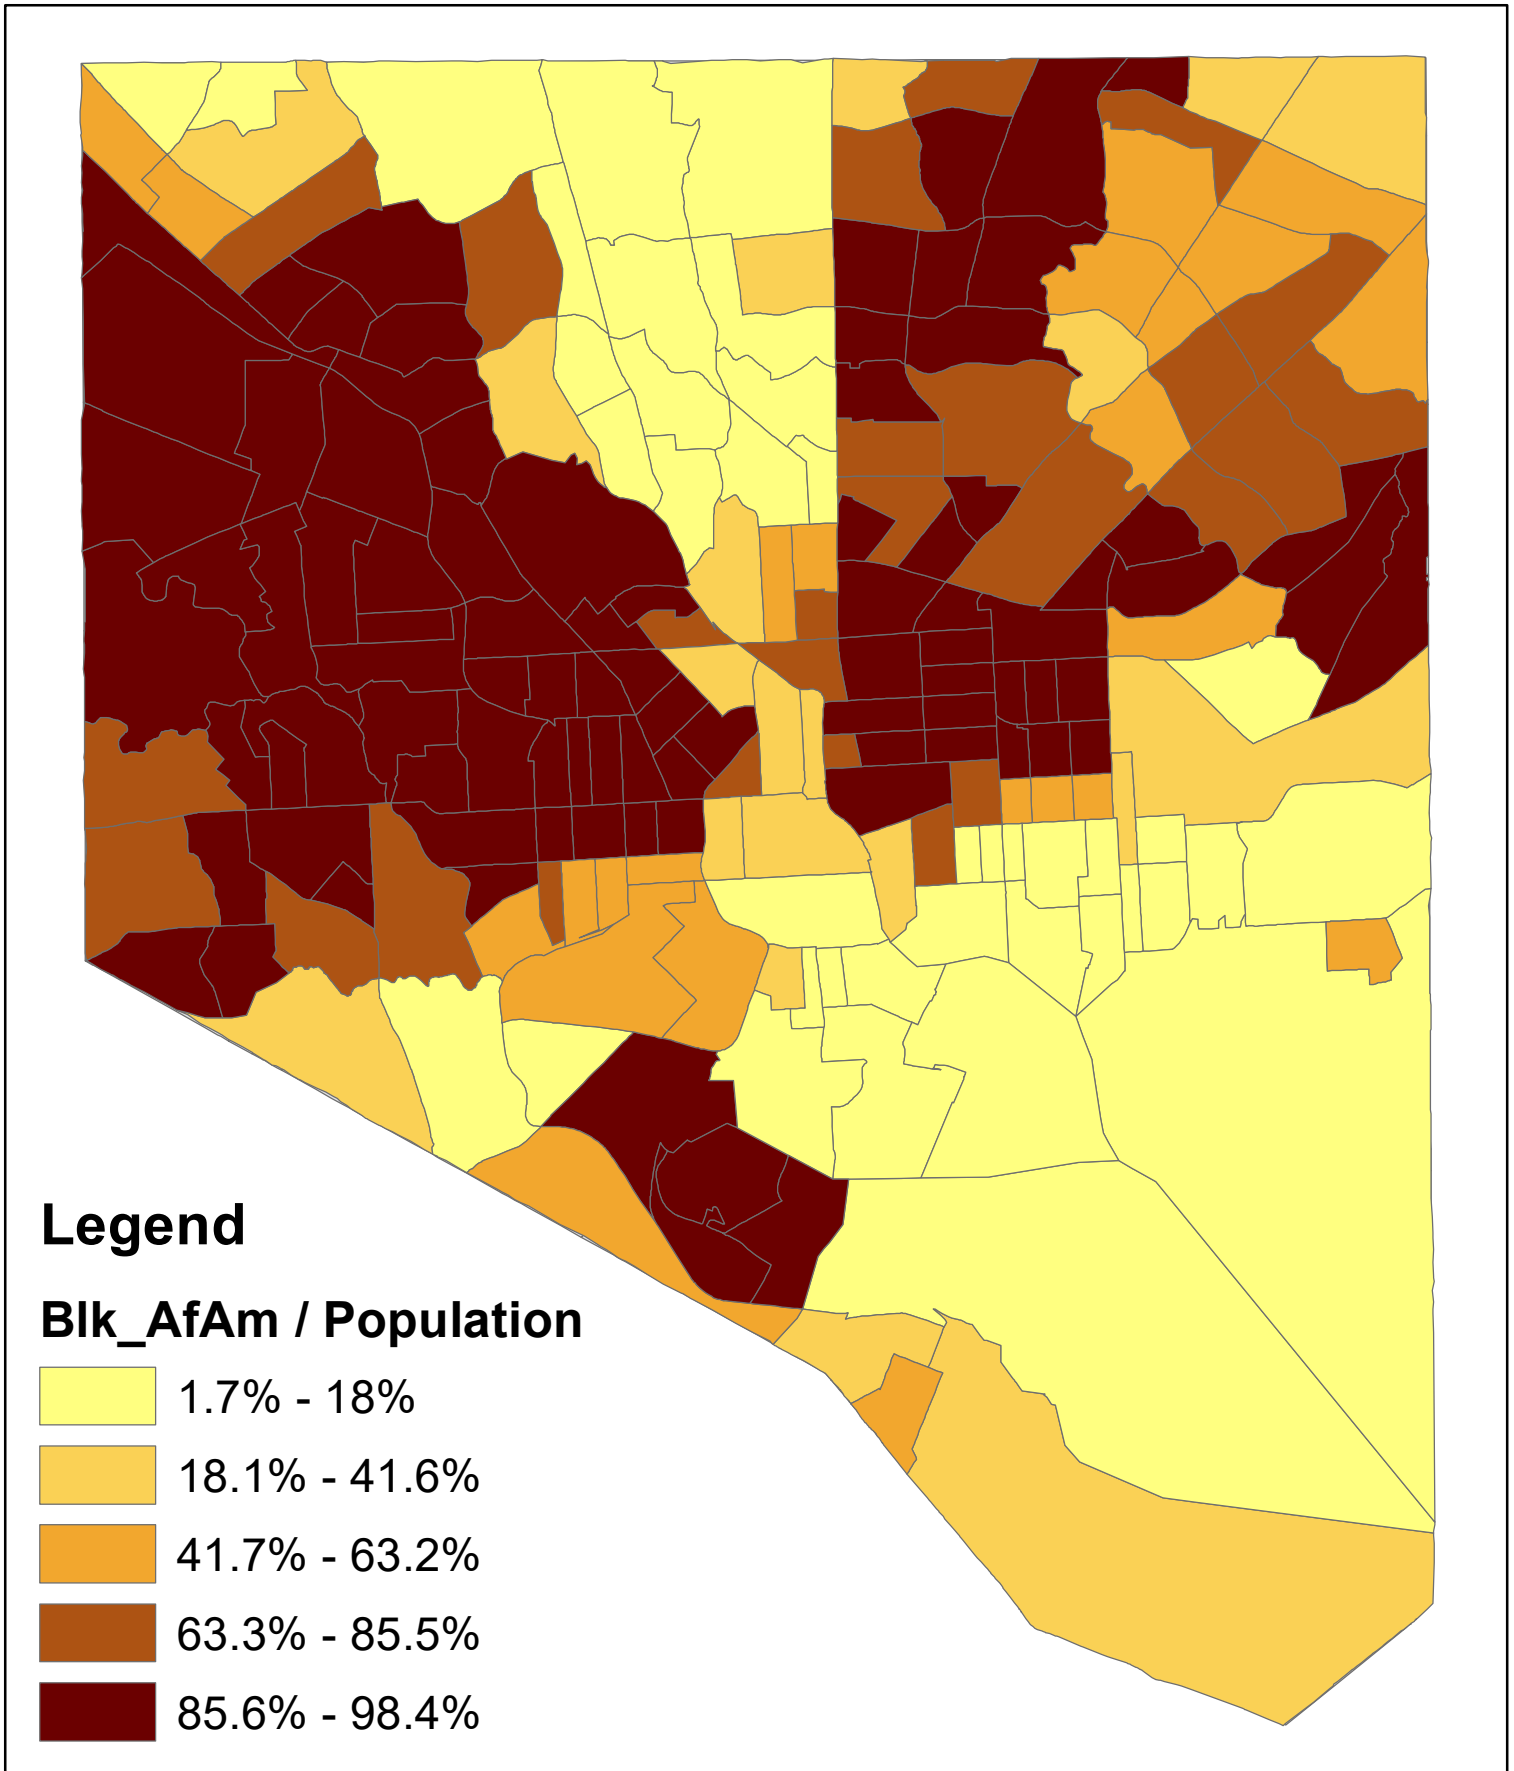

"Black Butterfly": Percent of African-Americans by census tract, Baltimore City 2010

SOURCE: U.S. Census Bureau, 2010.