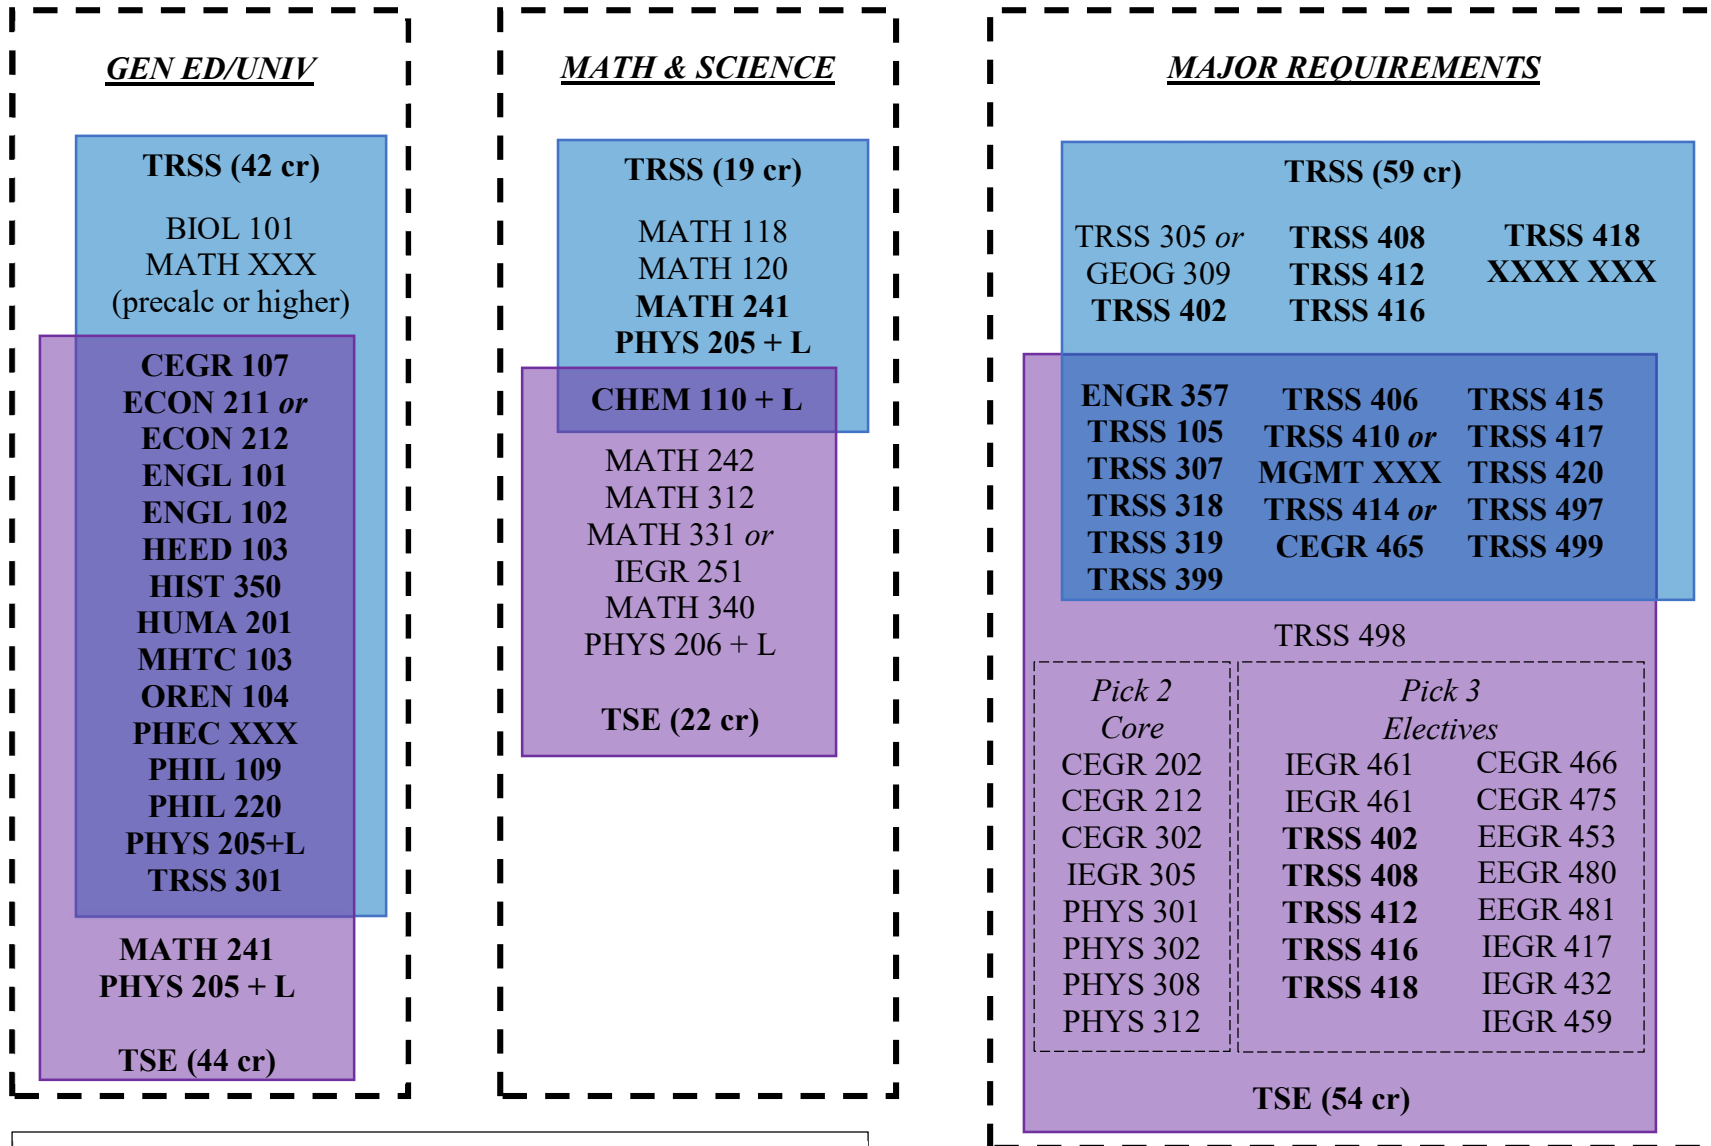

Transportation Systems Engineering vs. Transportation Systems

= Transportation Systems (TRSS) Course
 = Transportation Systems Engineering (TSE) Course
BOLD = courses in both programs