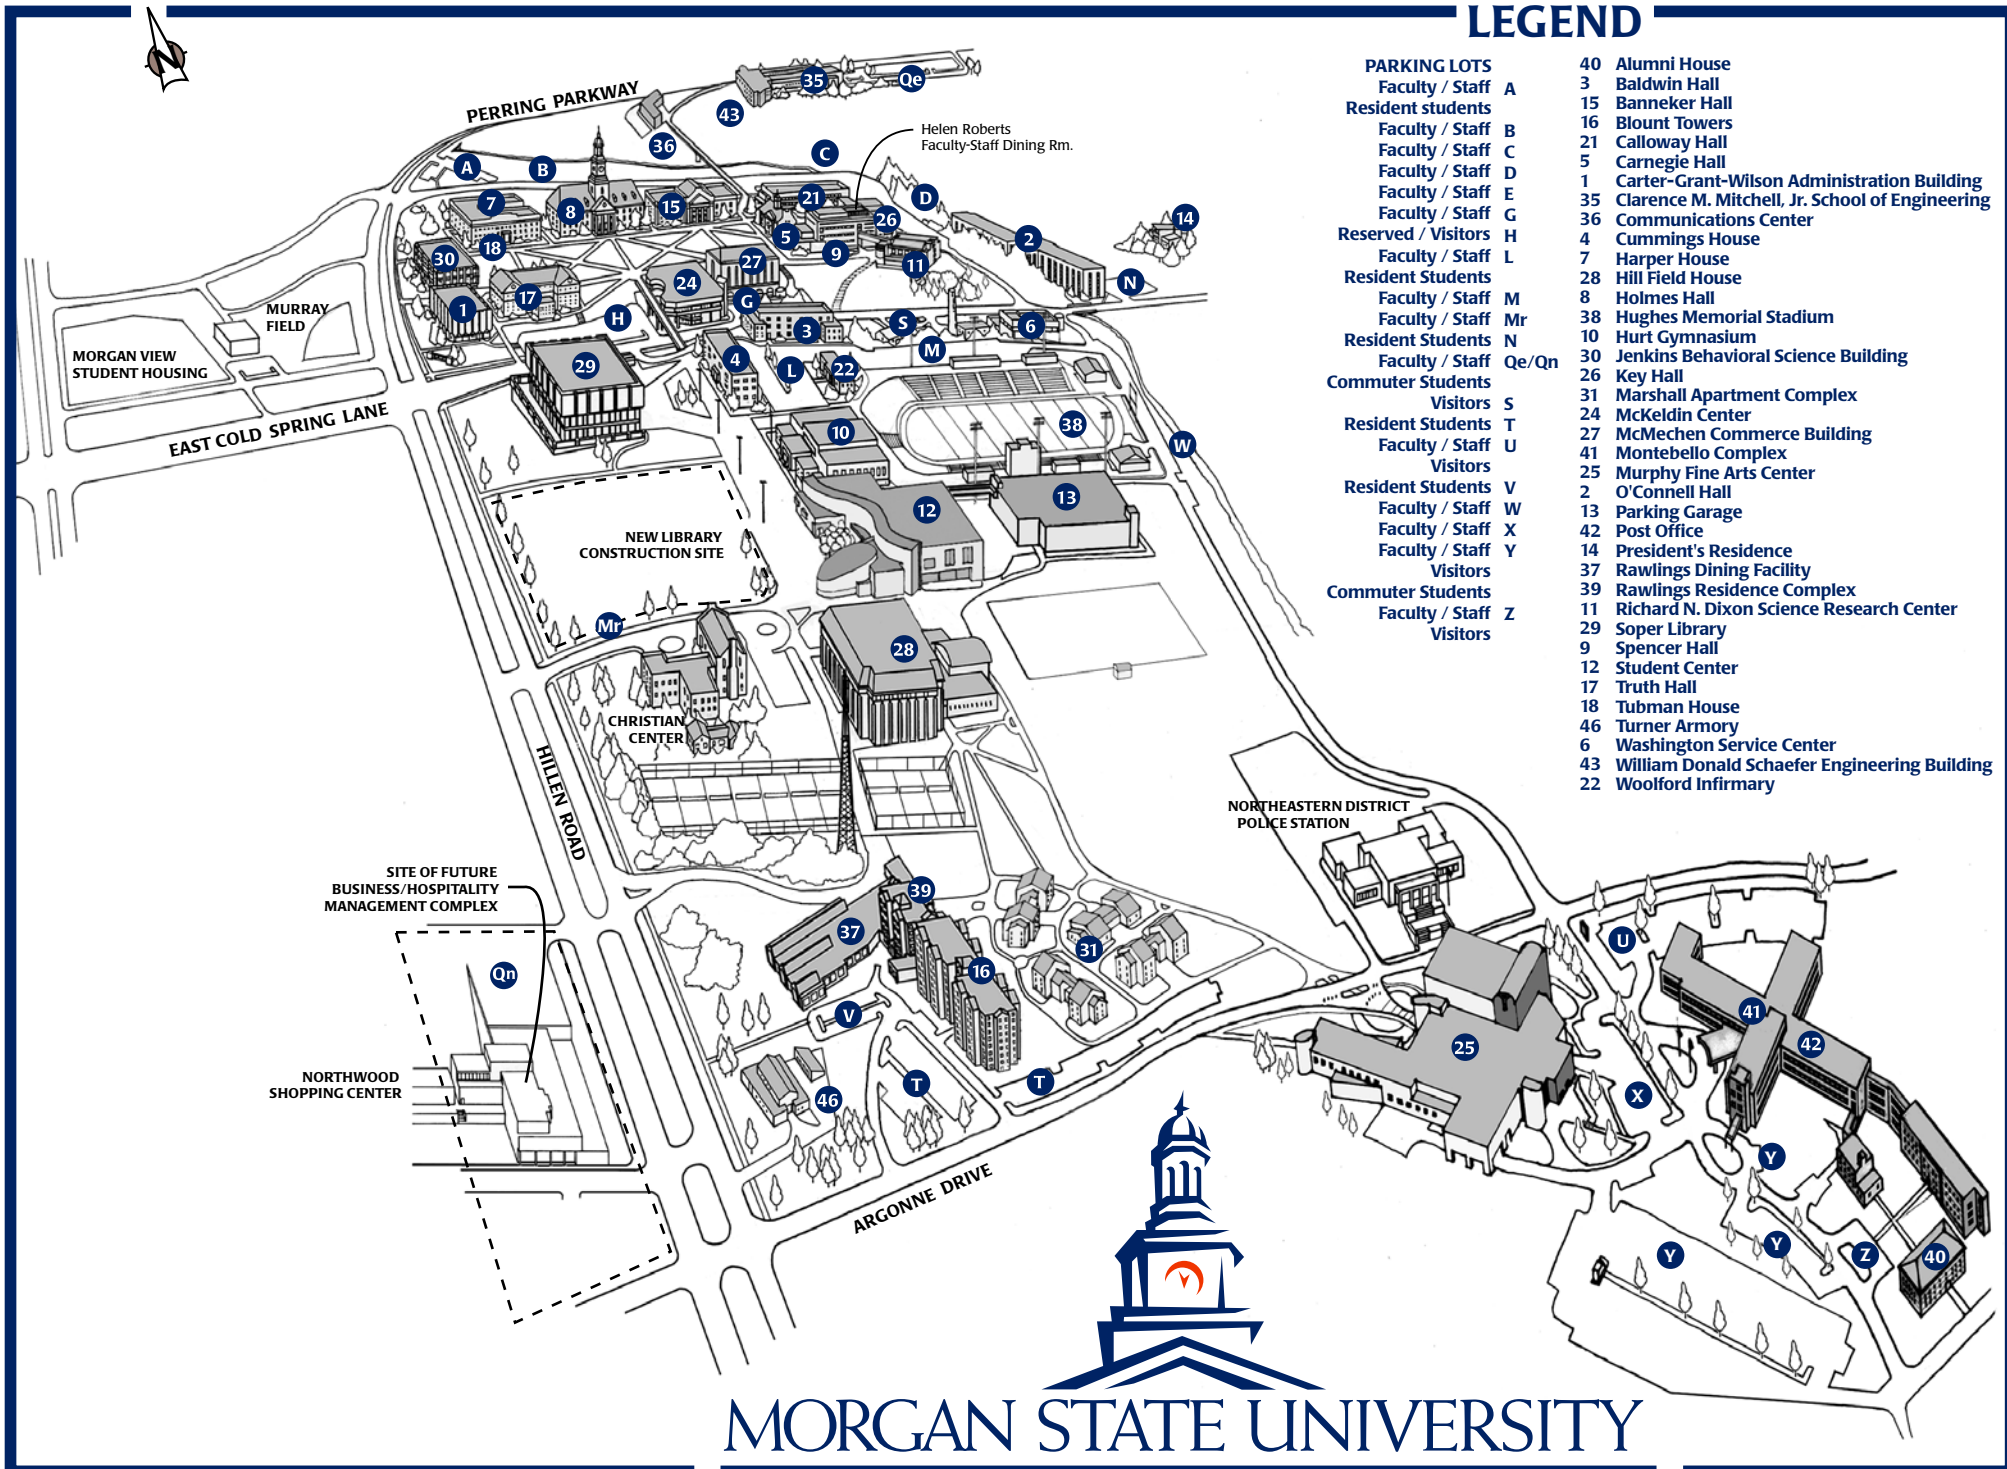

LEGEND

PARKING LOTS	40 Alumni House
Faculty / Staff	A Baldwin Hall
Resident students	15 Banneker Hall
Faculty / Staff	16 Blount Towers
Faculty / Staff	21 Calloway Hall
Faculty / Staff	5 Carnegie Hall
Faculty / Staff	1 Carter-Grant-Wilson Administration Building
Faculty / Staff	35 Clarence M. Mitchell, Jr. School of Engineering
Reserved / Visitors	36 Communications Center
Faculty / Staff	4 Cummings House
Resident Students	7 Harper House
Faculty / Staff	28 Hill Field House
Faculty / Staff	8 Holmes Hall
Resident Students	38 Hughes Memorial Stadium
Faculty / Staff	10 Hurt Gymnasium
Resident Students	30 Jenkins Behavioral Science Building
Faculty / Staff	26 Key Hall
Commuter Students	31 Marshall Apartment Complex
Visitors	24 McKeldin Center
Resident Students	27 McMechen Commerce Building
Faculty / Staff	41 Montebello Complex
Visitors	25 Murphy Fine Arts Center
Resident Students	2 O'Connell Hall
Faculty / Staff	13 Parking Garage
Faculty / Staff	42 Post Office
Faculty / Staff	14 President's Residence
Visitors	37 Rawlings Dining Facility
Commuter Students	39 Rawlings Residence Complex
Faculty / Staff	11 Richard N. Dixon Science Research Center
Visitors	29 Soper Library
	9 Spencer Hall
	12 Student Center
	17 Truth Hall
	18 Tubman House
	46 Turner Armory
	6 Washington Service Center
	43 William Donald Schaefer Engineering Building
	22 Woolford Infirmary

MORGAN STATE UNIVERSITY